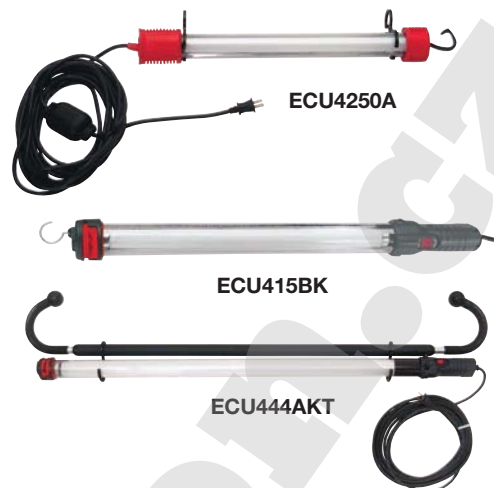

LIGHTING

Utility Lights

Single Tube

ECU4250A 15 Watt Fluorescent Utility Light.

- Uses a single tube 15 Watt fluorescent bulb (ECU250A17)
- 25' 3 conductor extension cord included
- UL/CUL listed

ECU415BK 15 Watt Fluorescent Utility Light.

- Uses a single tube 15 Watt fluorescent bulb (ECU250A17)
- High impact material in handle and top cap for durability
- Cord length 25'

ECU444AKT Underhood Utility Light.

- Fits hood widths from 47" to 80"
- Uses a single 15 Watt fluorescent tube (ECU4443)
- Padded hooks prevent damage to hood
- Flexible 25' cord resists oil and water